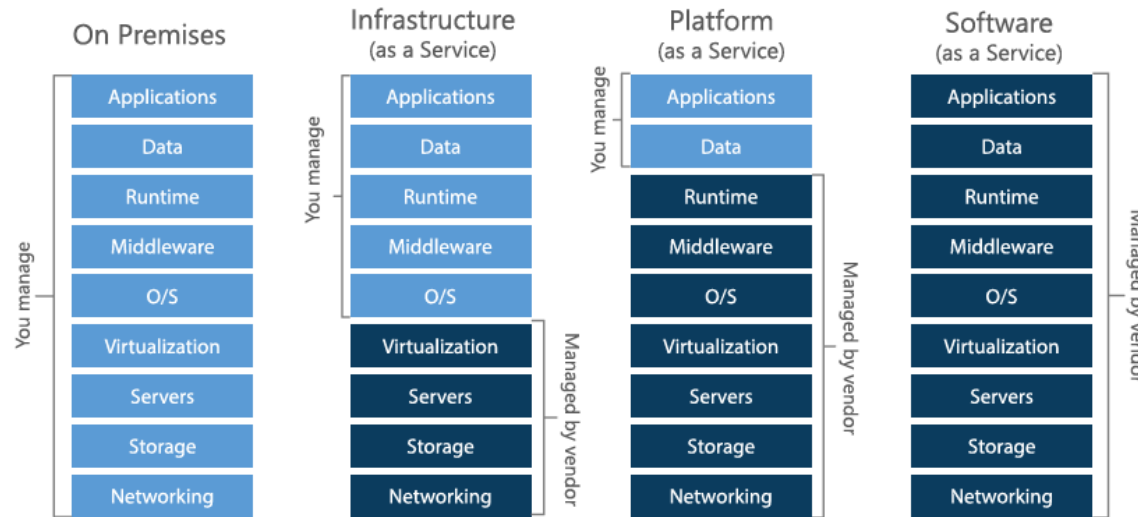

Cloud Computing Service Layers

	Services	Description
Application Focused	Services	Services – Complete business services such as PayPal, OpenID, OAuth, Google Maps, Alexa
	Application	Application – Cloud based software that eliminates the need for local installation such as Google Apps, Microsoft Online
	Development	Development – Software development platforms used to build custom cloud based applications (PAAS & SAAS) such as Salesforce
Infrastructure Focused	Platform	Platform – Cloud based platforms, typically provided using virtualization, such as Amazon EC2, Sun Grid
	Storage	Storage – Data storage or cloud based NAS such as CTERA, iDisk, CloudNAS
	Hosting	Hosting – Physical data centers such as those run by IBM, HP, NaviSite, etc.

Cloud Models

- **IaaS** delivers computer infrastructure, typically a platform virtualization environment, as a service. Rather than purchasing servers, software, data center space or network equipment, clients instead buy those resources as a fully outsourced service.
- **PaaS** deliver a computing platform where the developers can develop their own applications.
- **SaaS** is a model of software deployment where the software applications are provided to the customers as a service.

Service and Deployment Models